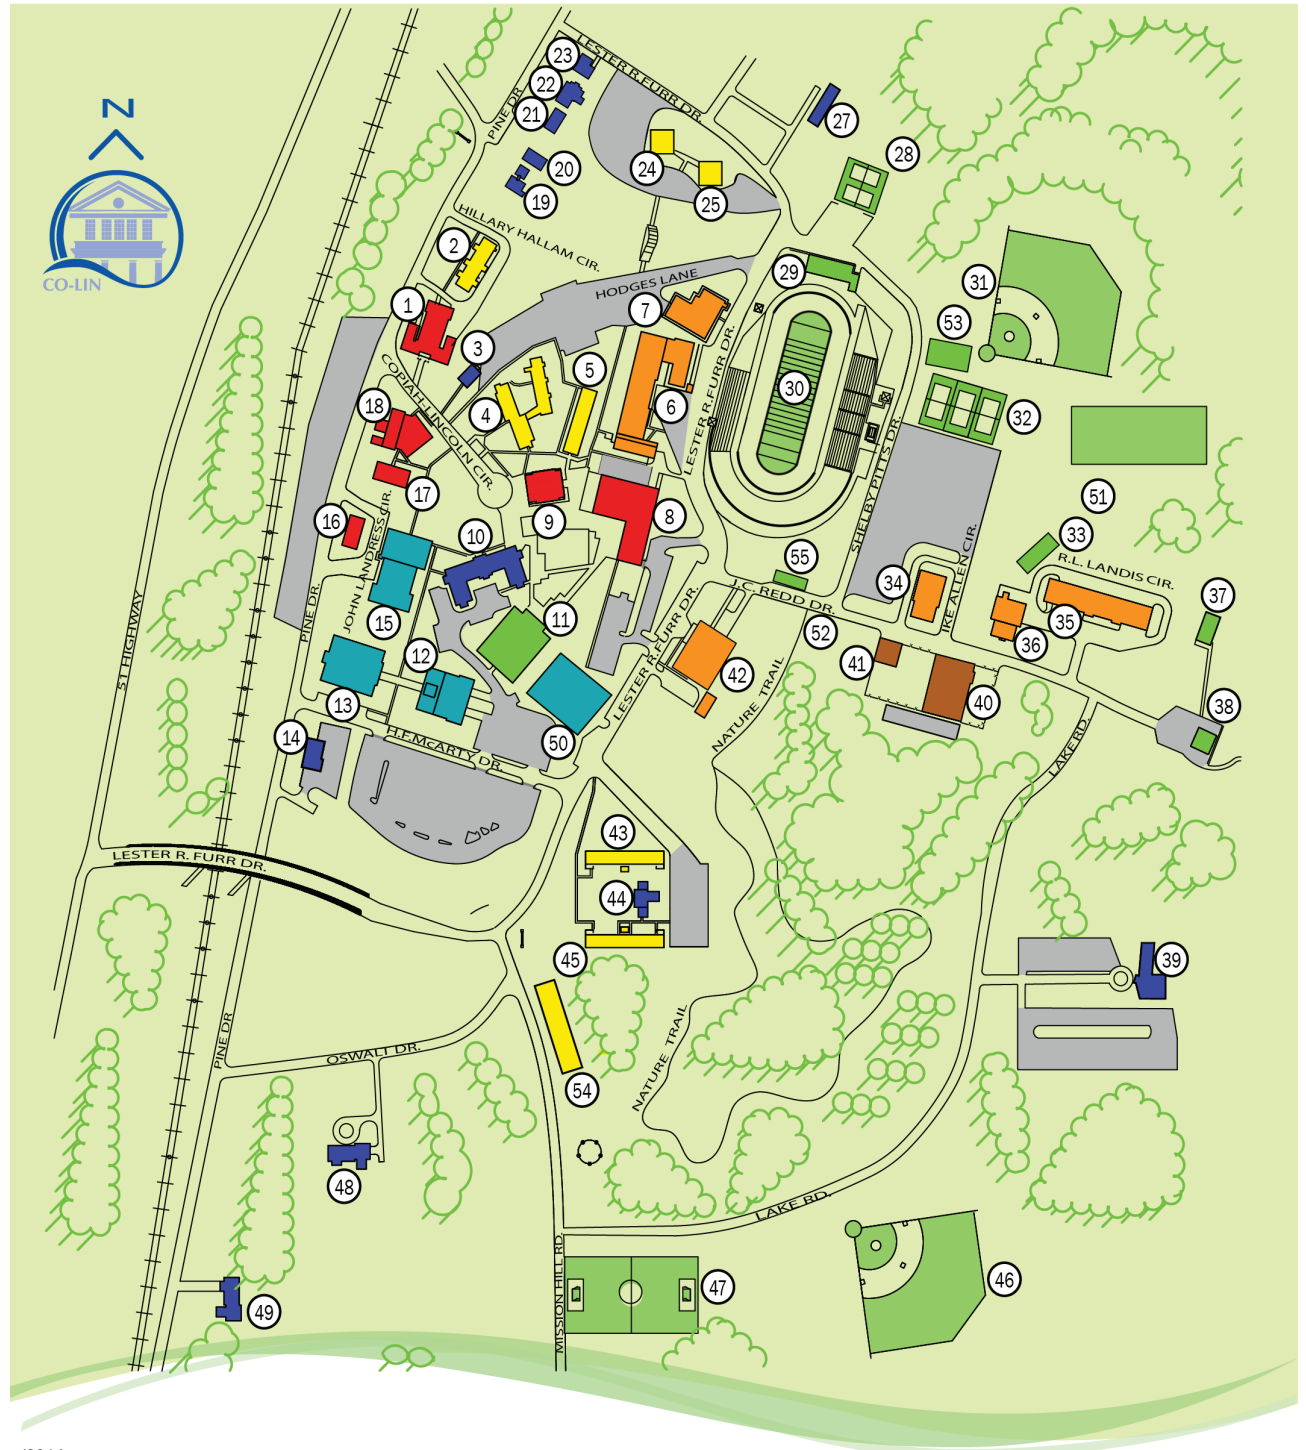

Athletic Facilities

- 11: Graydon L. Mullen Gymnasium
- 28: Tennis Courts (lower)
- 29: Frank Pitts Field House
- 30: H.L. Stone Stadium
- 31: Walter R. Sullivan Baseball Field
- 32: Tennis Courts (upper)
- 33: Football Weight Facility
- 37: Golf Cart Storage
- 38: Wolf Hollow Golf Course
- 53: Baseball Field House
- 46: Softball Complex
- 47: Soccer Complex
- 51: Charlie Ward Practice Field
- 55: Fitness Center

Support Facilities

- 1: J.M. Ewing Administration Building
- 8: W. S. Henley Student Union
- 9: Callender Hall
- 18: Oswalt Library
- 17: Gertrude Mutton Building
- 16: Sandifer Communications Building

Residence Halls

- 2: Ellis Honors (Women's Residence Hall)
- 4: Lula Stevens Hall & Stevens Annex (Women's Residence)
- 5: Copiah Hall (Woman's Residence Hall)
- 24: Lincoln Hall (Men's Honors Residence Hall)
- 25: Lawrence Hall (Men's Honors Residence Hall)
- 43: Franklin Hall (Men's Residence Hall)
- 45: Simpson Hall (Men's Residence Hall)
- 54: Bates Hall (Men's Residence Hall)

Other Facilities

- 3: Fred & Jewett Taylor Chapel
- 10: L. Russell Elzey Hall
- 14: Baptist Student Union
- 19 - 23: Faculty Housing
- 27: Duplex Faculty Apartments
- 39: Billy B. Thames Conference Center
- 44: Oswalt House (faculty housing)
- 48: President's Home
- 49: Vice President's Home
- 52: Oswalt Nature Trail

Service Buildings

- 40: Dan Watson Maintenance Building & Grounds Maintenance
- 41: Dwight Harris Transportation Building